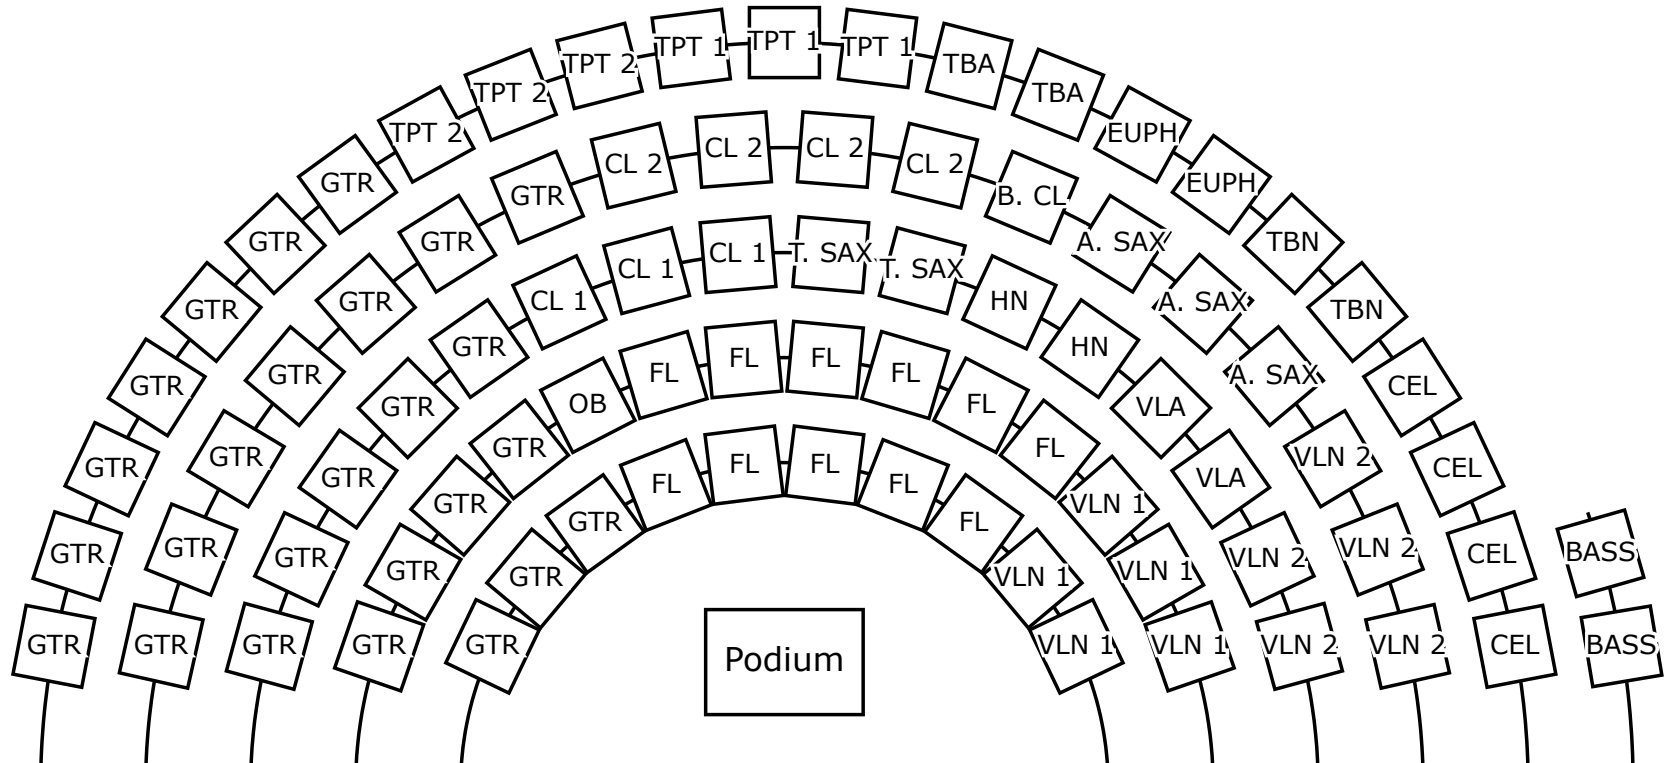

# FELIZ NAVIDAD 2023

Advanced Guitar - Stage Right

Symphonic Band - Stage Center

Advanced Orchestra - Stage Left

ROW 1 = 10 chairs, 10 stands

ROW 2 = 14 chairs, 14 stands

ROW 3 = 16 chairs, 16 stands

ROW 4 = 18 chairs, 18 stands

ROW 5 = 23 chairs, 23 stands

ROW 6 (stage left) = 0 chairs, 2 stands